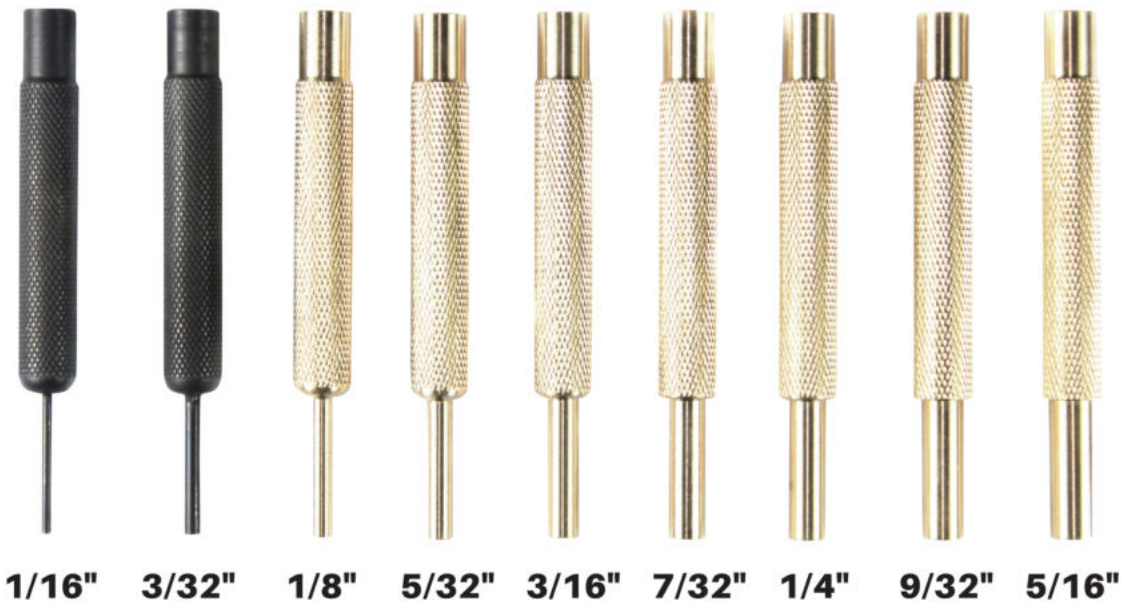

GunSmith Tool

SCOT-46
Punch Tool Kit