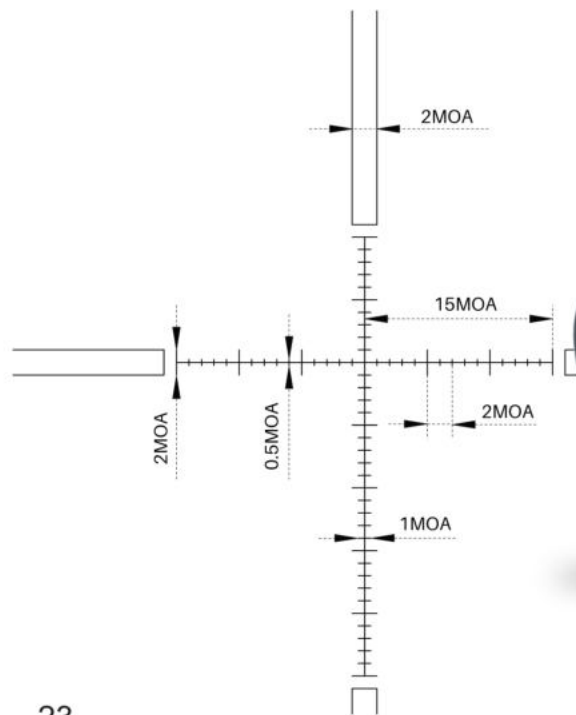

Magnification	4-16x	6-24x	8-32x	10-40x
Objective Lens Dia.	50mm	50mm	50mm	50mm
Exit Pupil	12.5-3.1mm	8.3-2.1mm	6.2-1.5mm	5.0-1.25mm
F.O.V (@100yds)	24.4-7 feet	16.5-4.3 feet	16.5-3.3 feet	3.8-1.1°
Eye Relief (mm / inch)	100-80 / 3.9-3.1	100-80 / 3.9-3.1	100-78 / 3.9-3.1	92-85 / 3.6-3.3
Length (mm / inch)	340 / 13.4	385 / 15.1	405 / 15.9	405 / 15.9
Weight (net, g / oz)	750 / 26.5	755 / 26.6	780 / 27.5	790 / 27.9
Tube Dia.	30mm	30mm	30mm	30mm
Elevation Range	55 MOA	50 MOA	45 MOA	50 MOA
Windage Range	55 MOA	50 MOA	45 MOA	50 MOA
Click Value	1/4 MOA	1/8 MOA	1/8 MOA	1/8 MOA
Parallax Adjustment	12 yds to ∞	15 yds to ∞	10 yds to ∞	10 yds to ∞
Reticle	MPR-3	MPR-3	MPR-3	MPR-3
Illumination	Stepless R & G	Stepless R & G	Stepless R & G	Stepless R & G