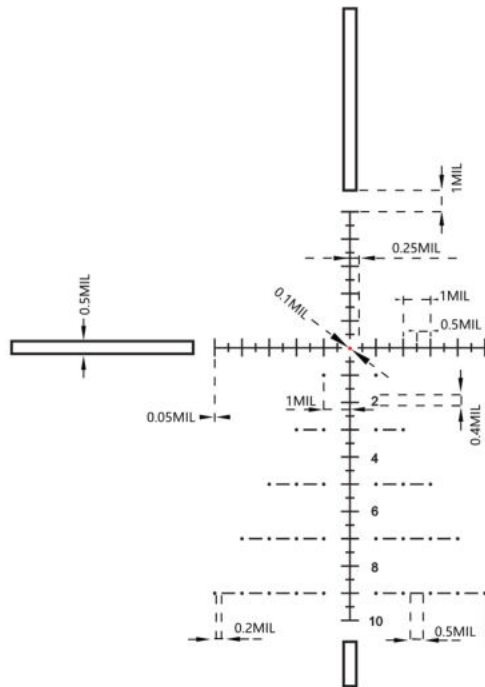

Paragon GenII

Feature

- Constant 4" Long Eye Relief w/ Wide F.O.V
- Etched Glass Reticle w/ Center Dot 6 Levels Illumination
- True 5x Zoom Factor 30mm Monotube in Rugged Construction
- Dead-on Accurate 1/10 MIL Tactical Turrets w/ Lock Function
- LaREE Lens & VePRO FMC Reaches 90% Light Transmission
- Hunting, Sporting & Competition