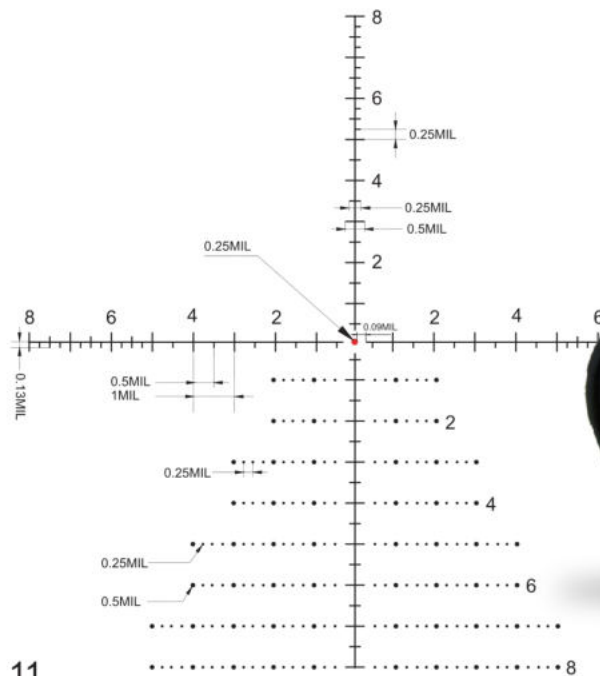

Continental Tactical

Feature

- LaREE Lens & VePRO FMC Reaches 90% Light Transmission
- HD Optics System w/ Crystal Clear Image
- VCT Center Dot w/ 6 Levels Illumination
- Extra-Low Dispersion
- Resettable Zero Tactical 1/10 MIL Turrets
- Free Custom Spare Elevation Turret