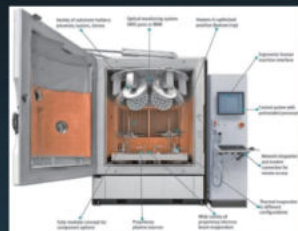

Coating Machine