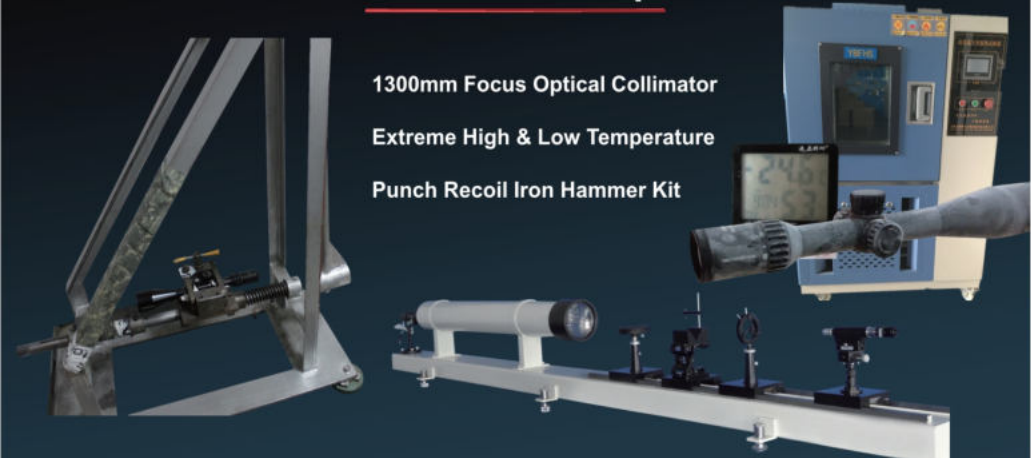

Use Laboratory Facilities to Inspect Product