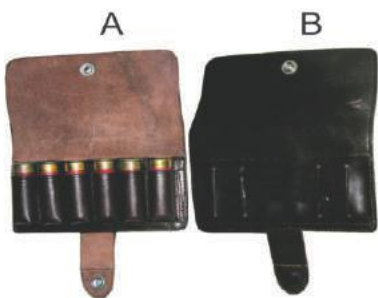

MMC - 431
Leather & Nubuk Leather Cartridge Belts
All Colour Available