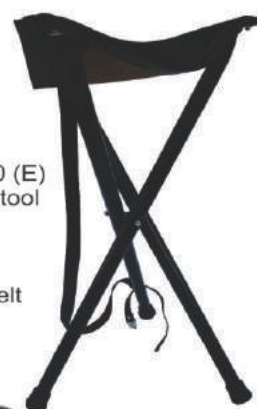

B

C

MMC - 2111  
Woden 3 leg stool  
with leather  
seat & belt  
Easily fold  
Adjustable belt

A 60,65,70,75cm

B

C

MMC - 21110 (E)  
Metal 3 leg stool  
with leather  
seat & belt  
Easily fold  
Adjustable belt