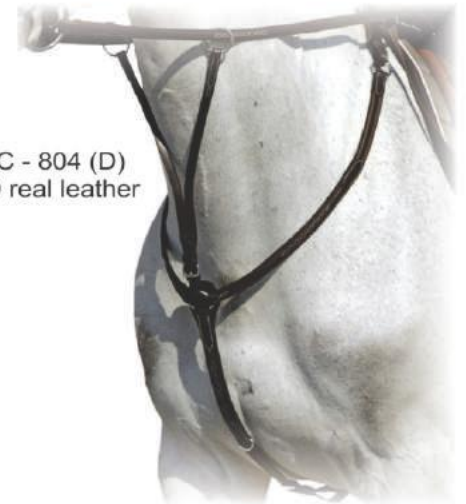

MMC - 367  
Pless Horn Bag M/O Wool + Leather  
Brass Buckle inside Fur  
with Leather Shoulder Strap

MMC - 818  
M/O real leather

MMC - 818 (B)  
M/O real leather

MMC - 804 (B)  
Bridal M/O  
real leather