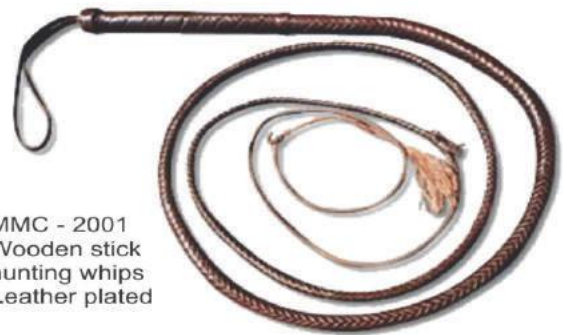

MMC - 2001
Wooden stick
hunting whips
Leather plated