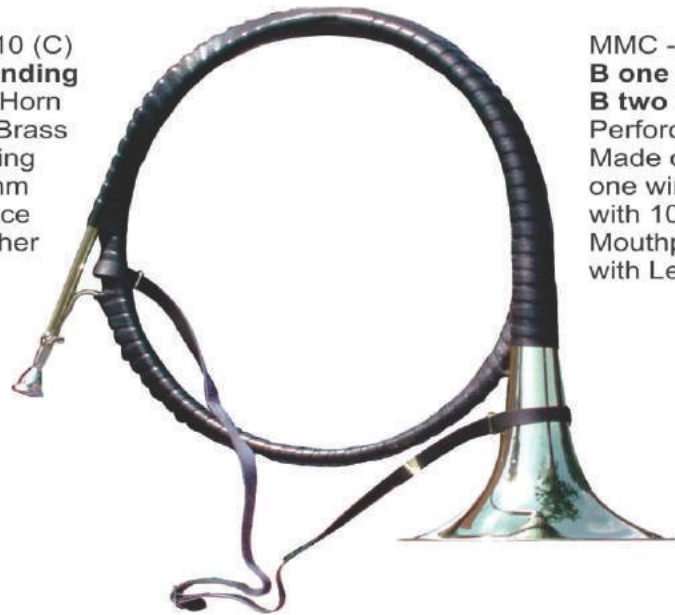

MMC - 306
B one winding
B two winding
Performer Horn
Made of Brass
one winding
with 10.5mm
Mouthpiece
with Leather

MMC - 311
B one winding
B two winding
Performer Horn
Made of Brass
one winding
with 10.5mm
Mouthpiece
with Leather