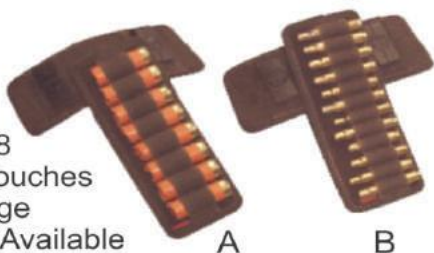

MMC - 432
Leather Pouches for Cartridge

MMC - 433
Leather Puches
For Cartridge
All Colour Available