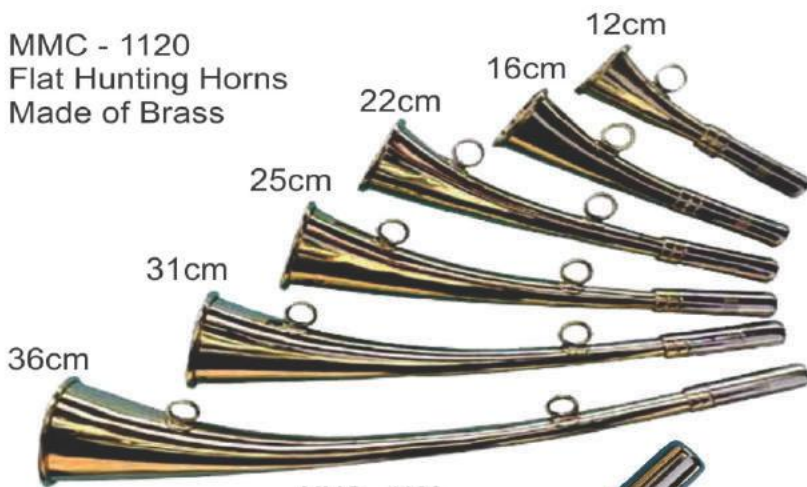

MMC - 308  
**Natural Horn**  
 with five crooks  
 tune E,F,G,H,B  
 Made of Brass  
 Nickle mouthpiece

MMC - 327  
 Hunting Horn  
 Made of Brass  
 Leather winding

MMC - 327(S)  
 Hunting Reed Horn  
 Made of Brass  
 with Leather  
 Taping

MMC - 1123  
 Hunting Horn  
 Made of Brass  
 Black Coted

25cm

22cm

16cm

12cm

MMC - 1120  
Flat Hunting Horns  
Made of Brass

MMC - 1120  
Flat Hunting Horn  
Made of Brass  
with Leather  
A 25cm

B 22cm

MMC - 1109  
Hunting Horns  
Made of Brass

MMC - 1110  
Hunting Horns  
Made of Brass

MMC - 1121  
Hunting Horns  
Made of Brass

MMC - 1701  
Fox Hunting Horn  
Made of Brass & Copper

A

(B) 40 cm

(A) 50 cm

MMC - 1182  
One Part Hunting Horn  
Garland White Copper