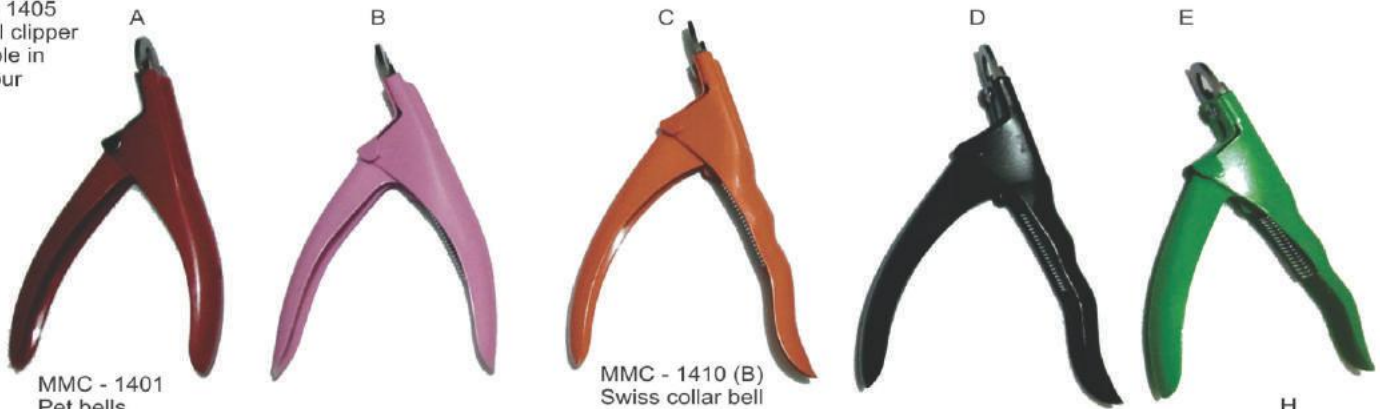

MMC - 1410 (B)
Swiss collar bell
M/O Steel
3,4,5,6cm

MMC - 1410
Pet bells
M/O Brass
copper color

MMC - 1405
pet nail clipper
available in
all colour

MMC - 1401
Pet bells
M/O Brass
33mm