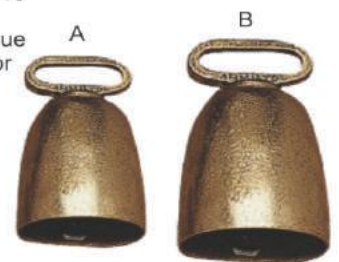

MMC - 1442
Dog leash
M/O nylon with brass hook

MMC - 1417
Dog whistles
M/O natural
stag horn
with fix ring