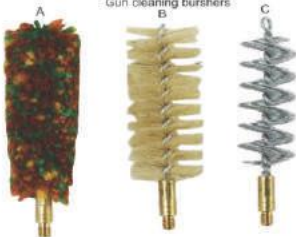

MMC - 435  
Gun cleaning kit

MMC - 2001  
Wooden stick  
hunting whips  
Leather plated

MMC - 831  
Leather Pent Belt

MMC - 830  
Leather Pent Belt

MMC - 436  
Gun cleaning burshers

MMC - 429 (D)  
Camo Gun cover  
with adjustable  
shoulder strap