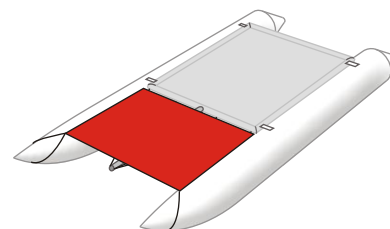

42041 Additional Trampoline
Maximum load 20 kg