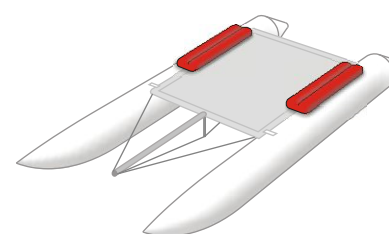

42047 Electric pump  
The compressor powered by a car battery

**42048 Mast Base**  
Anodized dural

**42049 Float Support**  
Aluminium alloy

**42050 Telescopic Paddle**  
Length 500 - 1150 mm

**42051 Transport trolley**

**42052 Inflatable seats**  
Pair, Size: 130x30x12 cm, Weight :1,4 kg

**42153 Rudder blade - Emotion**  
Carbon

**42154 Boom - Emotion**  
Carbon