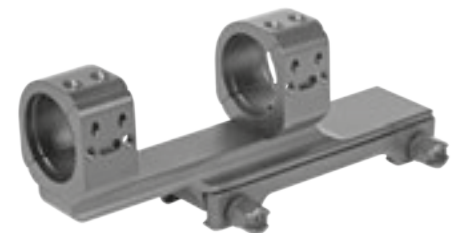

MAKompetition with 2" off-set

Description / Order No.

30,0 mm rings with interface and 1" plastic inserts	58600-2602
30,0 mm rings with Interface	58600-3002
34,0 mm rings with Interface	58600-3402
Base without rings (height 18,0 mm)	58600-0002