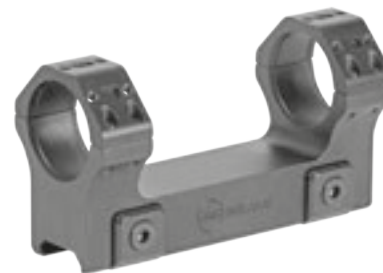

Plain upper rings

Diameter / Height / Slope / Order No.			
30 mm	17 mm	without slope	57600-3000
30 mm	17 mm	20 MOA slope	57620-3000
30 mm	23 mm	without slope	57600-3010
30 mm	23 mm	20 MOA slope	57620-3010
34 mm	17 mm	without slope	57600-3400
34 mm	17 mm	20 MOA slope	57620-3400
34 mm	23 mm	without slope	57600-3410
34 mm	23 mm	20 MOA slope	57620-3410

Upper rings with interface

Diameter / Height / Slope / Order No.			
30 mm	17 mm	without slope	57600-3008
30 mm	17 mm	20 MOA slope	57620-3008
30 mm	23 mm	without slope	57600-3018
30 mm	23 mm	20 MOA slope	57620-3018
34 mm	17 mm	without slope	57600-3408
34 mm	17 mm	20 MOA slope	57620-3408
34 mm	23 mm	without slope	57600-3418
34 mm	23 mm	20 MOA slope	57620-3418